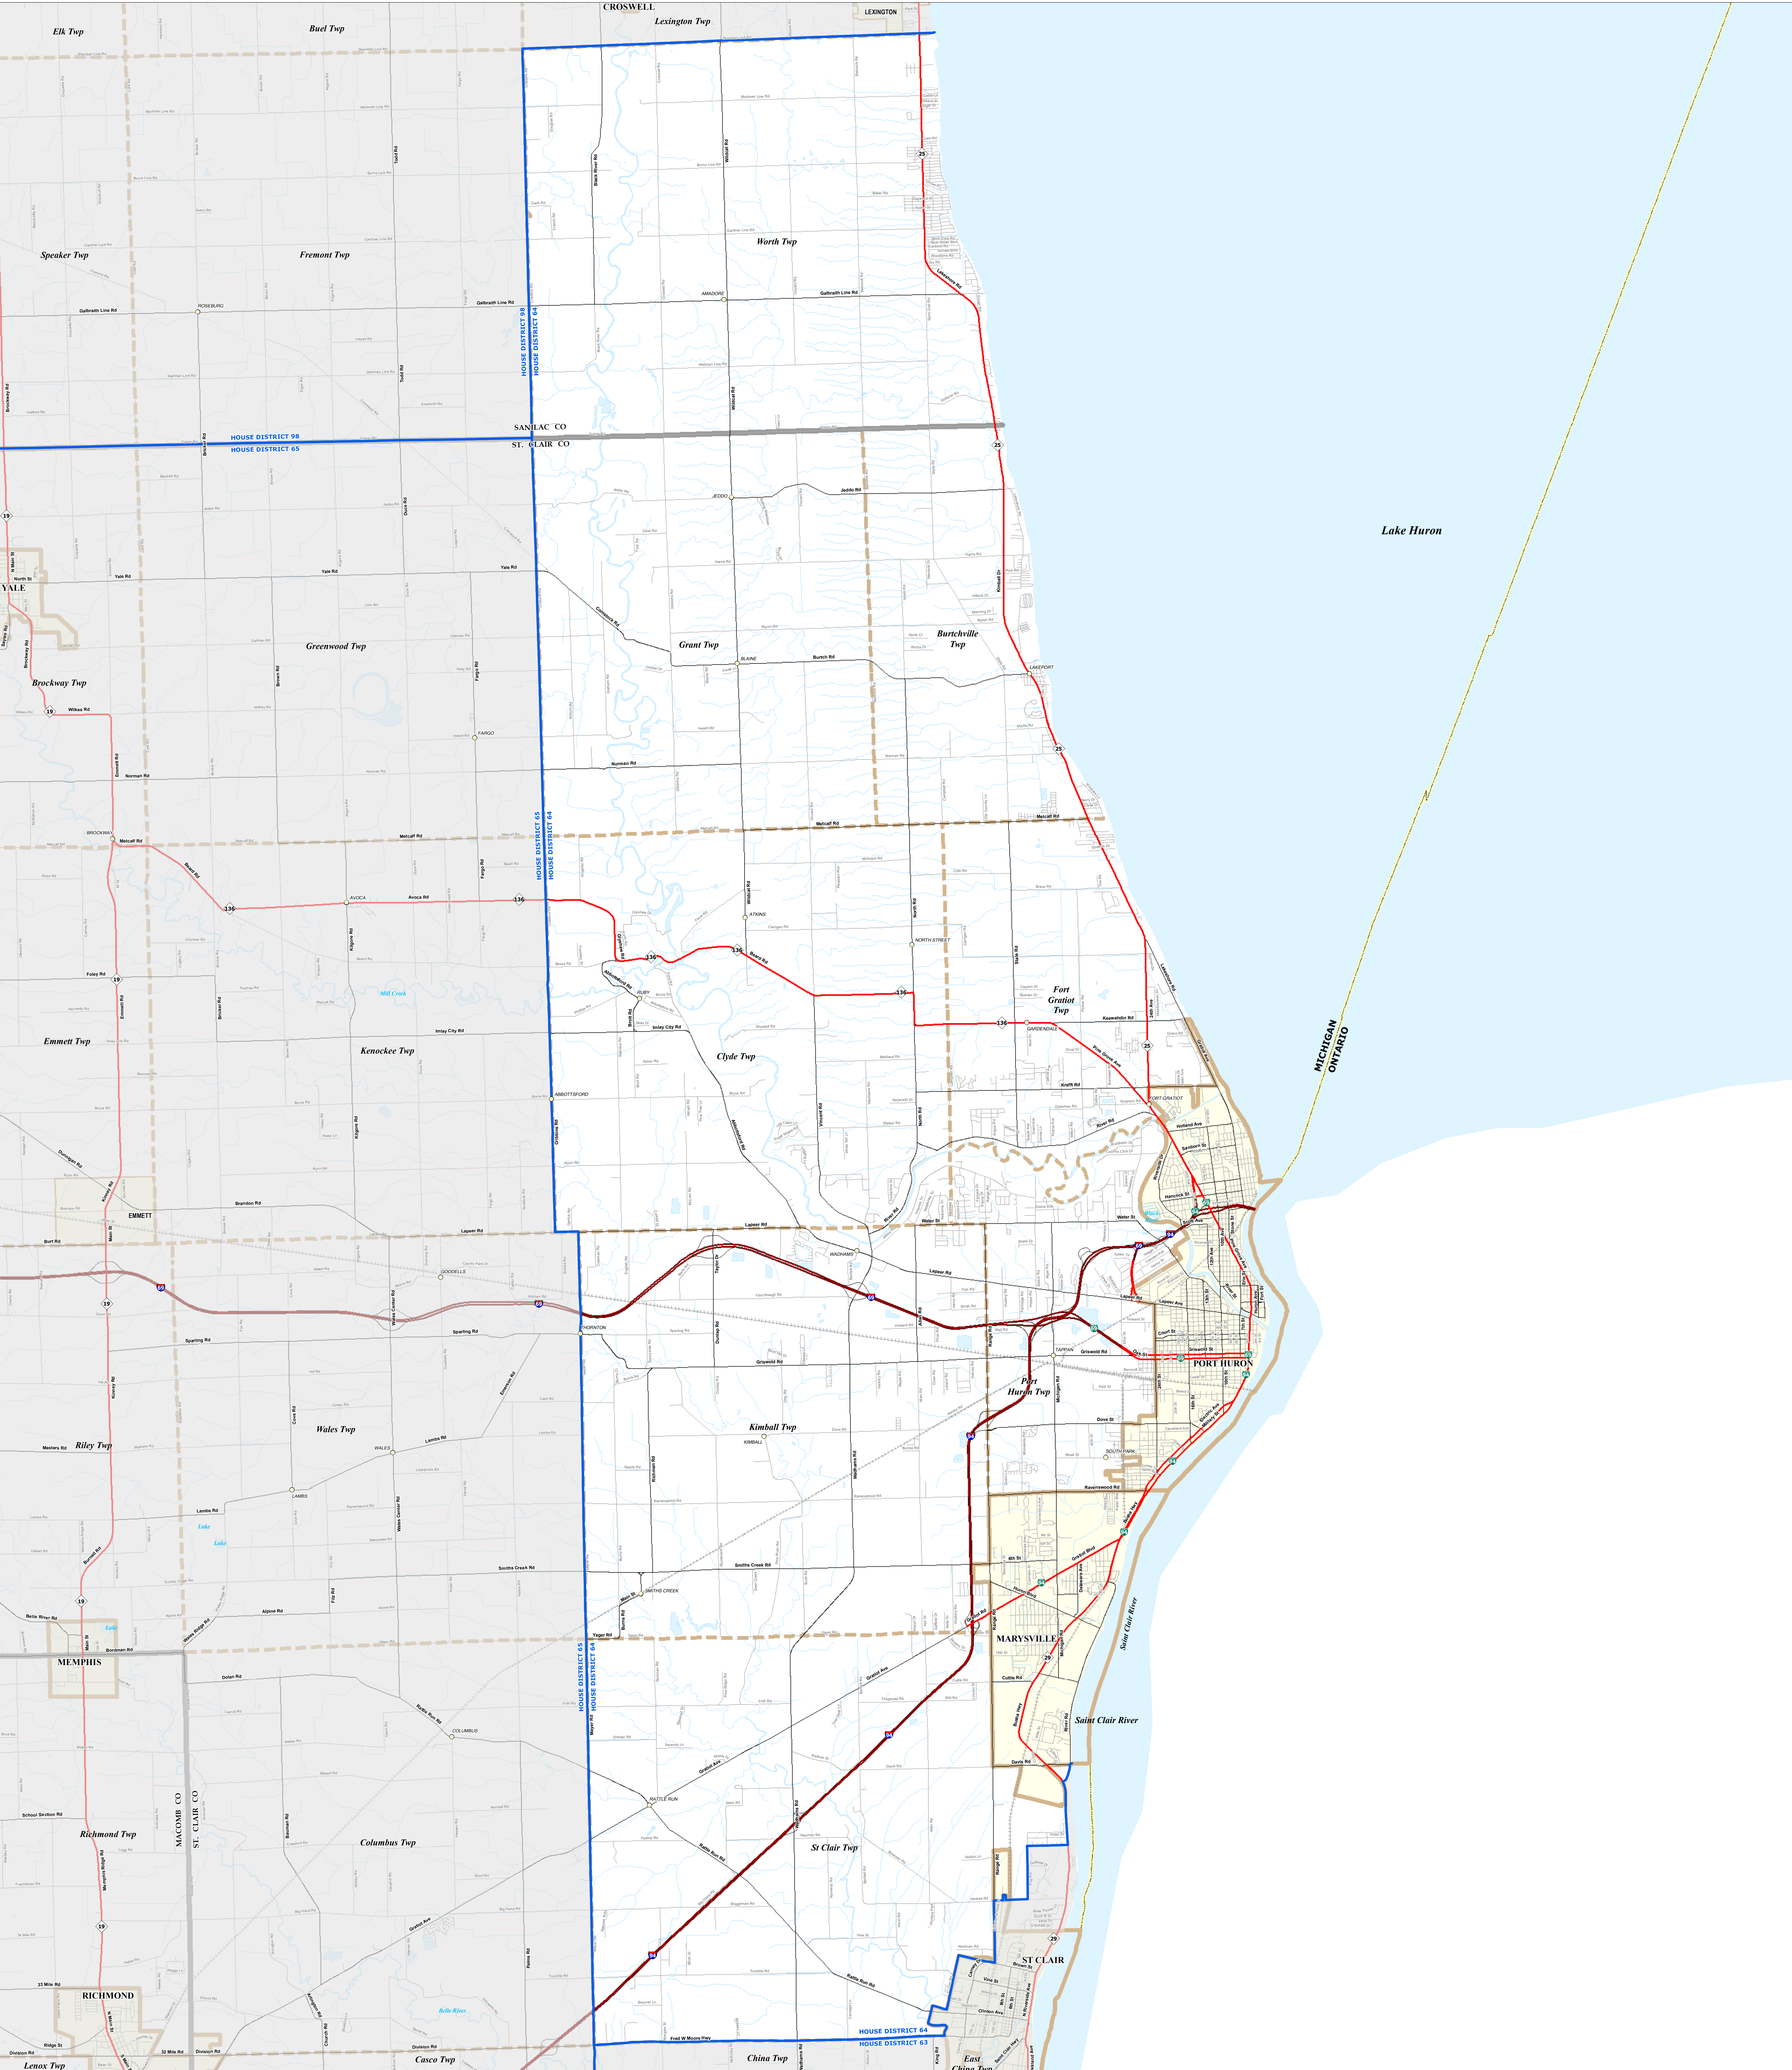

MICHIGAN STATE HOUSE DISTRICT 64

2021 Apportionment Plan

Legend	
	House District
	Township
	Freeway
	Highway
	County
	Railroad
	Water Feature
	State
	Primary Road
	River, Stream, or Drain
	Local Road
	City
	Village
	Unincorporated Place